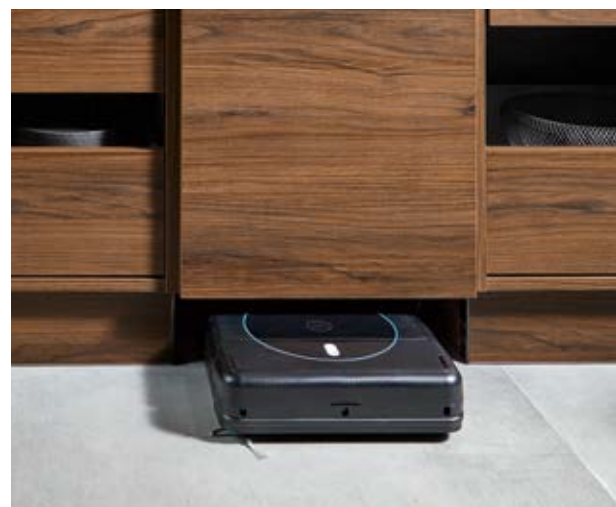

A SPACE FOR EVERYTHING_

**PANTRY & INTERIOR
EQUIPMENT**

SMART V & H _WALNUT

PERFECTLY
ORGANIZED_

INTERIOR EQUIPMENT

INTERIOR PREMIUM_ DARK PERFECTION

LIMITLESS VARIATIONS_ INTERIOR EQUIPMENT

SCHRÖDER KÜCHEN_WWW.SCHROEDER-KUECHEN.DE